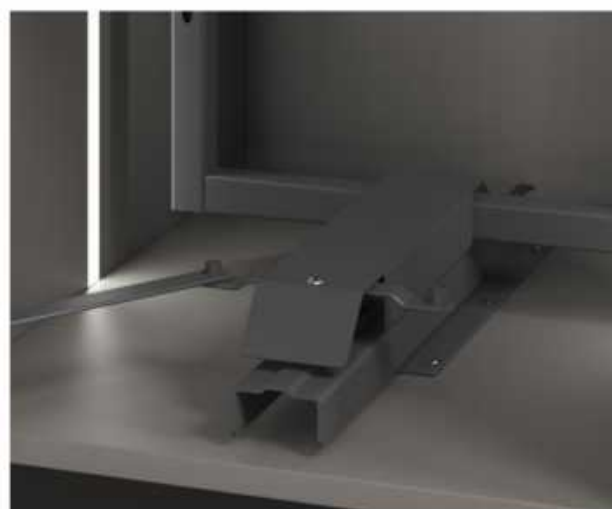

TKK

联动篮 · PANTRY UNIT

TGB-455

规格 · Specification: D530*W365*H1620-1920MM

柜体 · Cabinet size: 450mm / 600mm

高度 · Height: 4 layer 1320-1620mm / 5 layer 1620-1920mm / 6 layer 1920-2220mm

材质 · Material&Surface: Carbon steel, Matt graphite coating, MDF board

描述 · Description: Height adjustable, diamond grey anti-slip mat