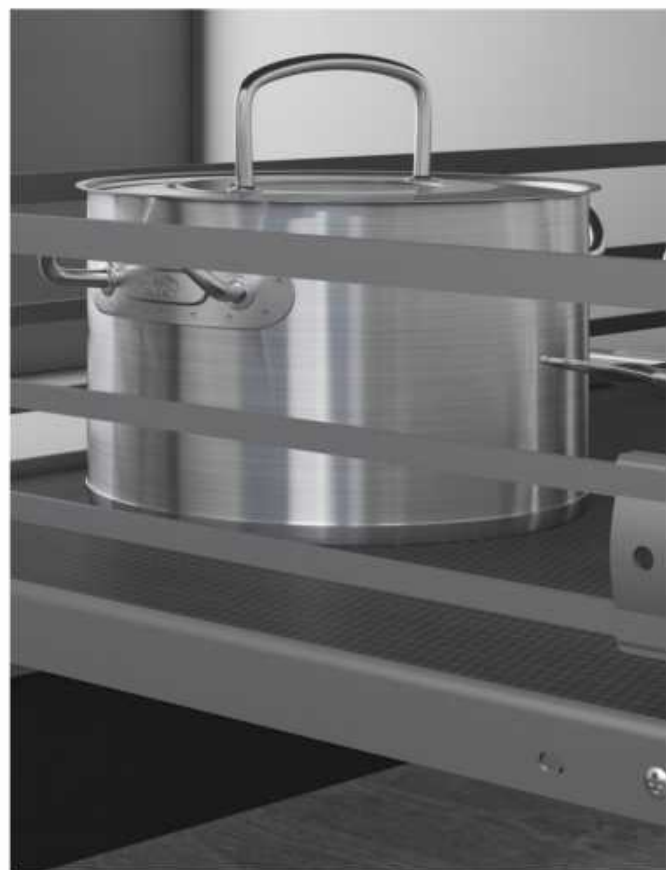

TKK

平拉篮 · PULL OUT BASKET