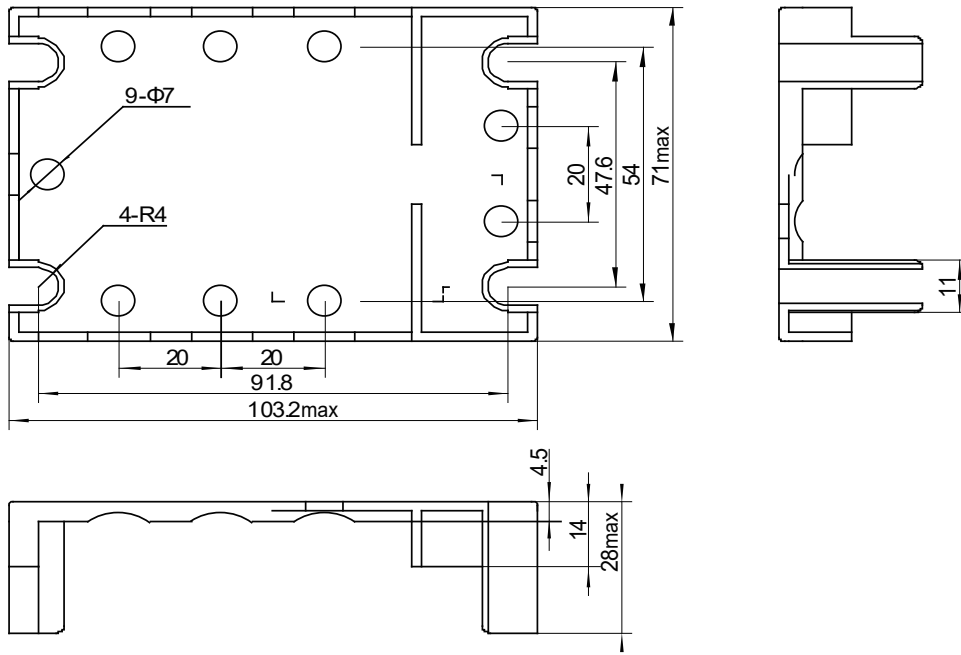

Product Description

- ◆ KPC-0A Suitable for KSI, KSJ, KWR Single Phase Relay
- ◆ KPC-1A Suitable for KMT
- ◆ KPC-2A Suitable for KSIM Single Phase Relay
- ◆ RoHS Compliant

Ordering Information

KPC Series

0: Single Phase Type
1: Three Phase Type
2: Mini

Series Number

Outline Dimensions

KPC-0A

Outline Dimensions

KPC-1A

KPC-2A