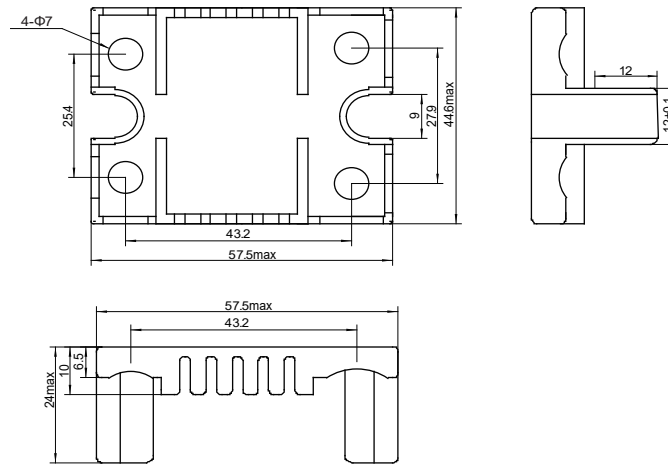

Product Description

- ◆ KPC-0A Suitable for KSI, KSJ, KWR Single Phase Relay
- ◆ KPC-1A Suitable for KMT
- ◆ KPC-2A Suitable for KSIM Single Phase Relay
- ◆ RoHS Compliant

Ordering Information

KPC Series

0: Single Phase Type
1: Three Phase Type
2: Mini

Series Number

Outline Dimensions

KPC-0A

Outline Dimensions

KPC-1A

KPC-2A